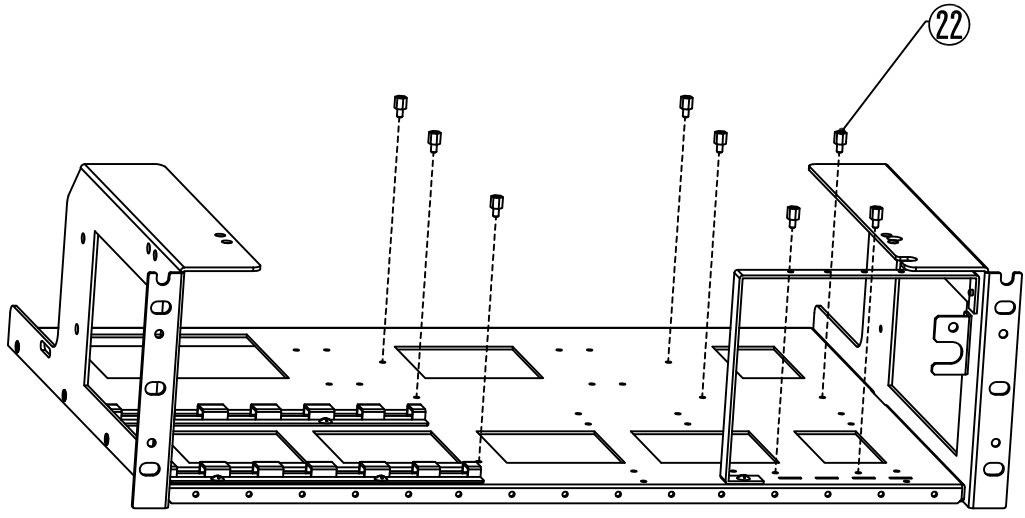

firestorage chassis