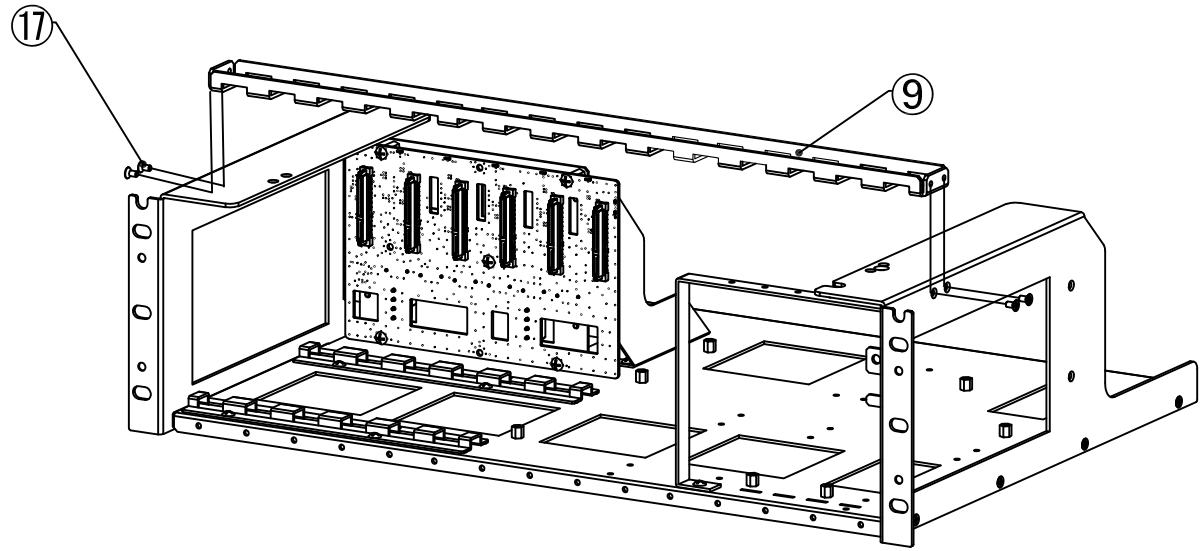

firestorage chassis