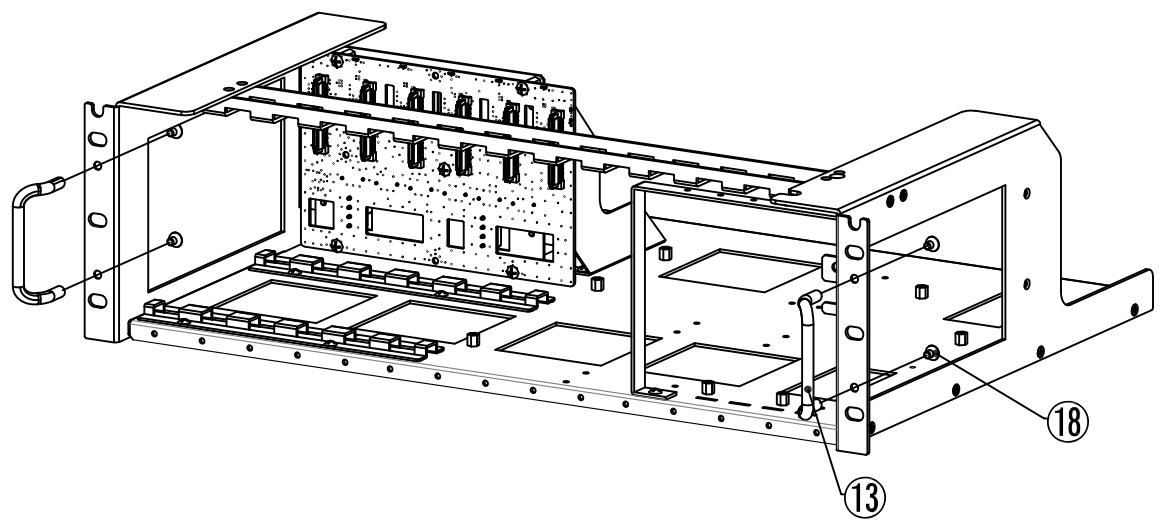

firestorage chassis