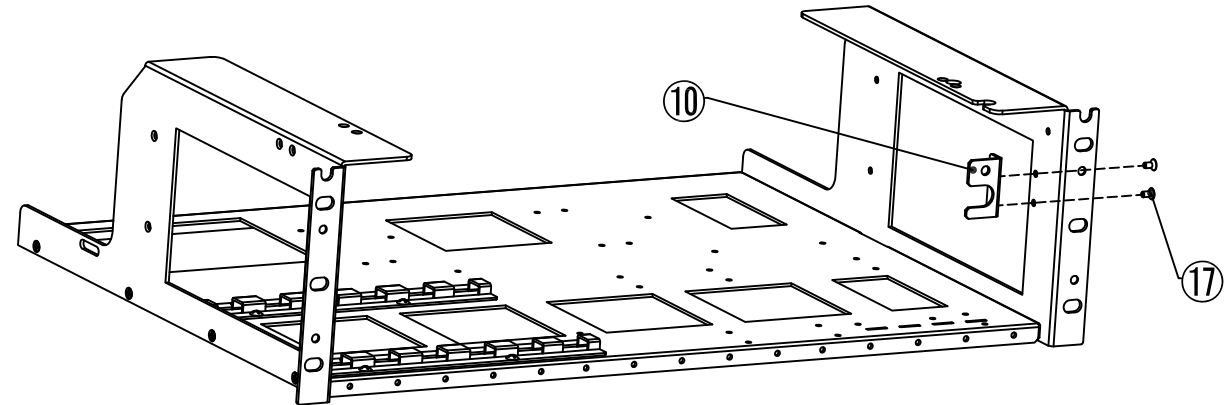

firestorage chassis