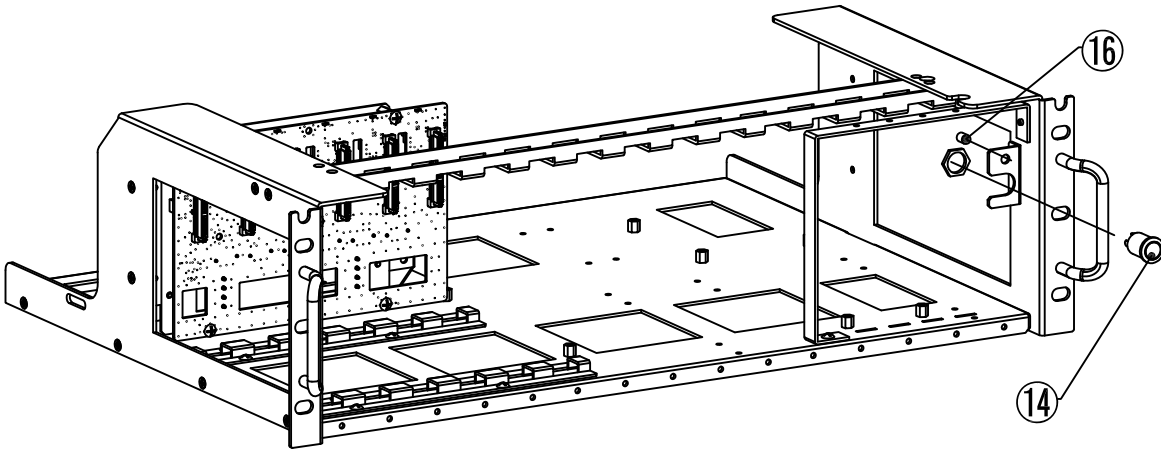

firestorage chassis