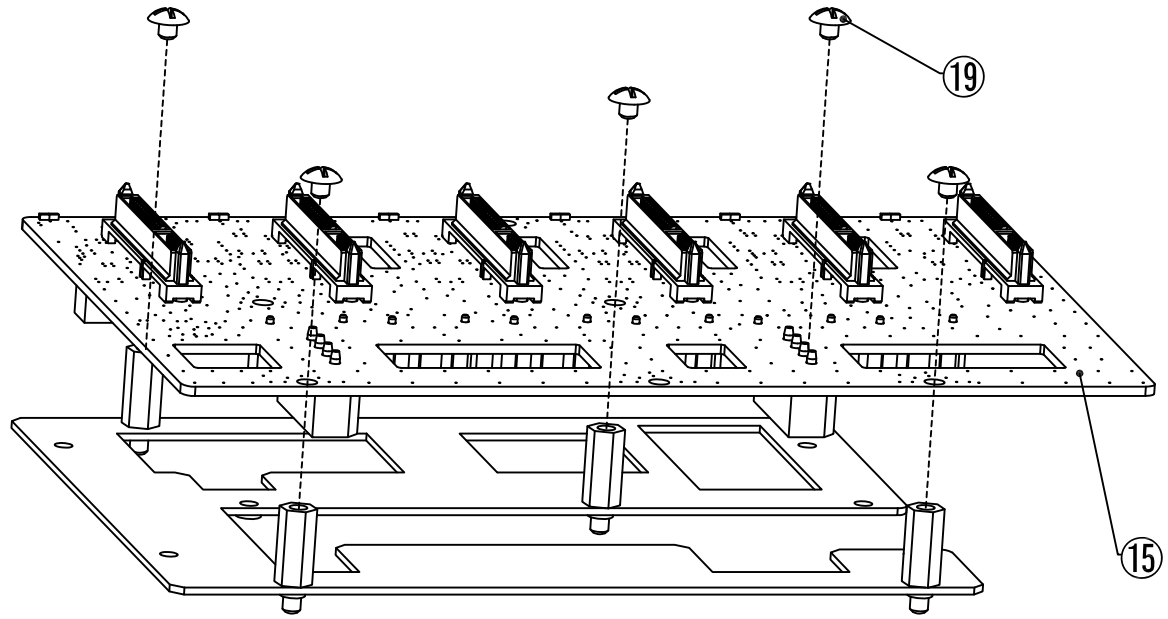

firestorage chassis