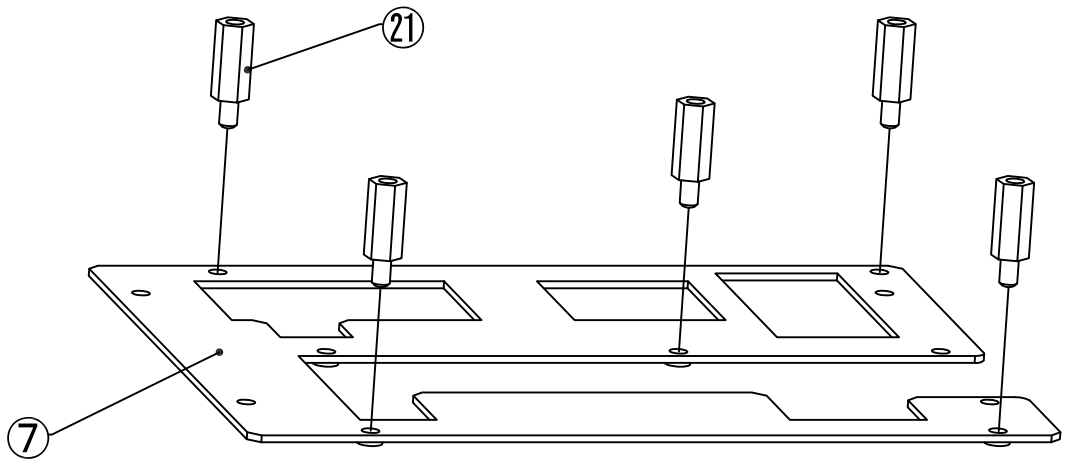

firestorage chassis