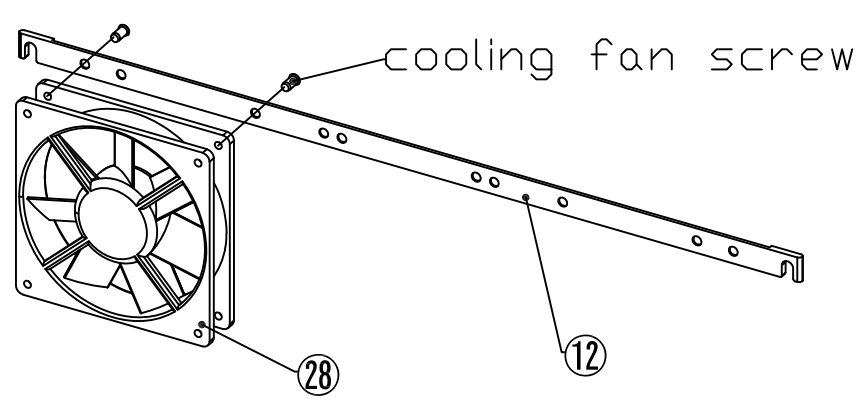

firestorage chassis