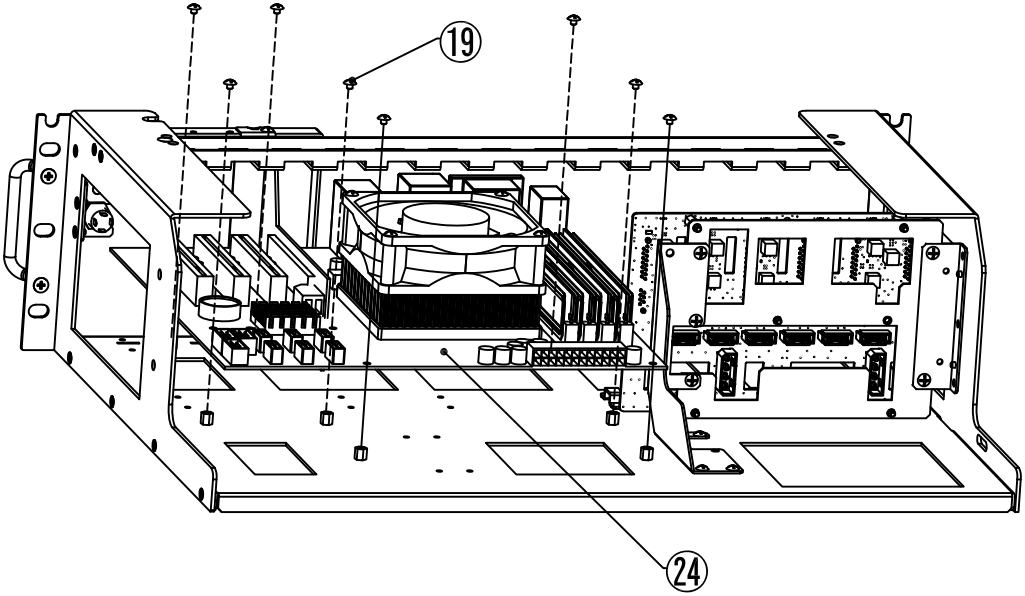

firestorage chassis