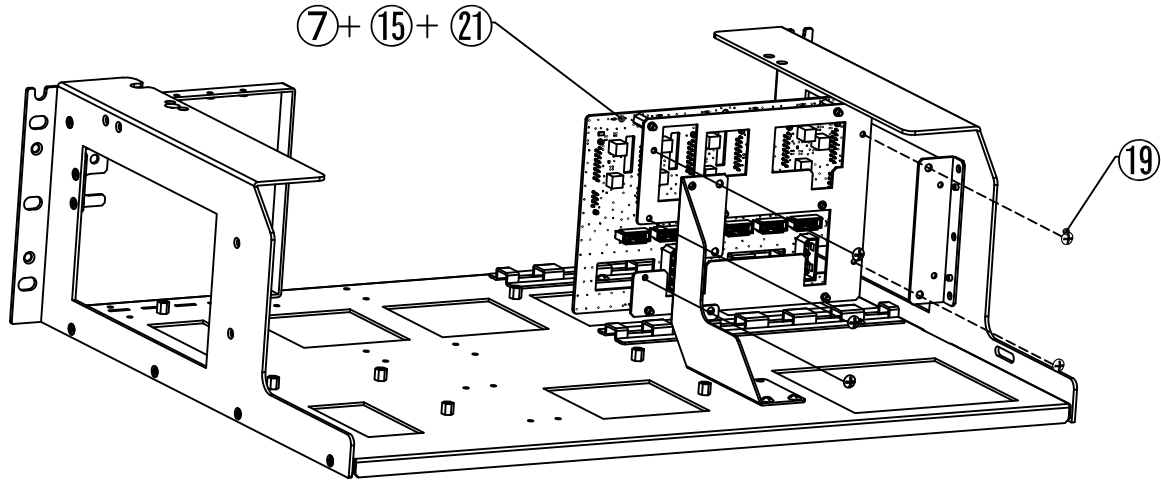

firestorage chassis