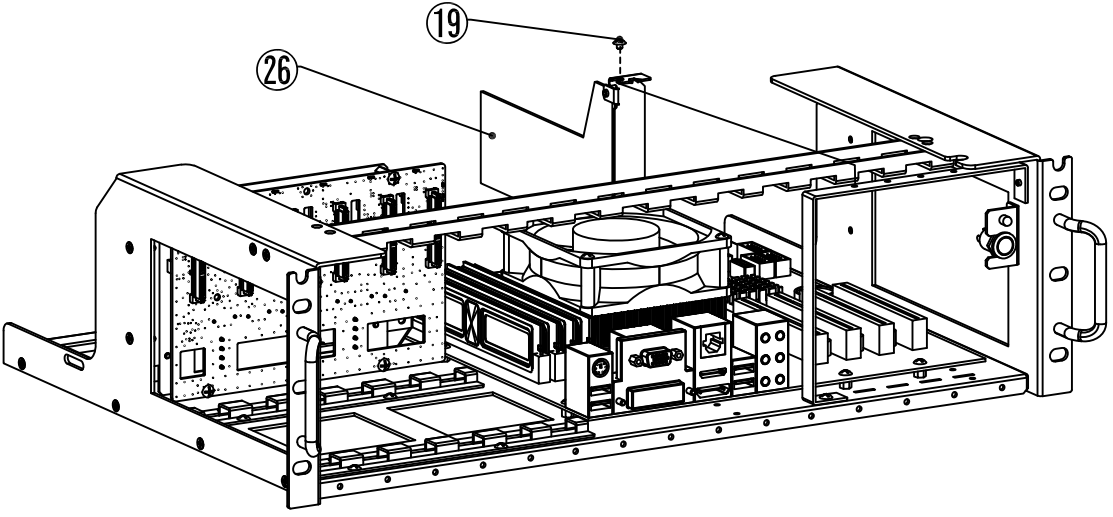

firestorage chassis