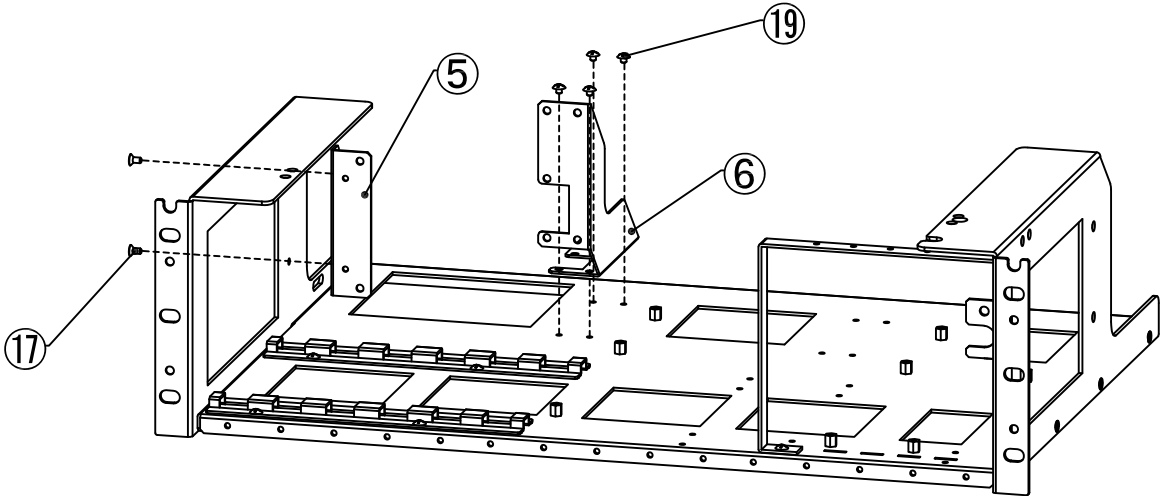

firestorage chassis