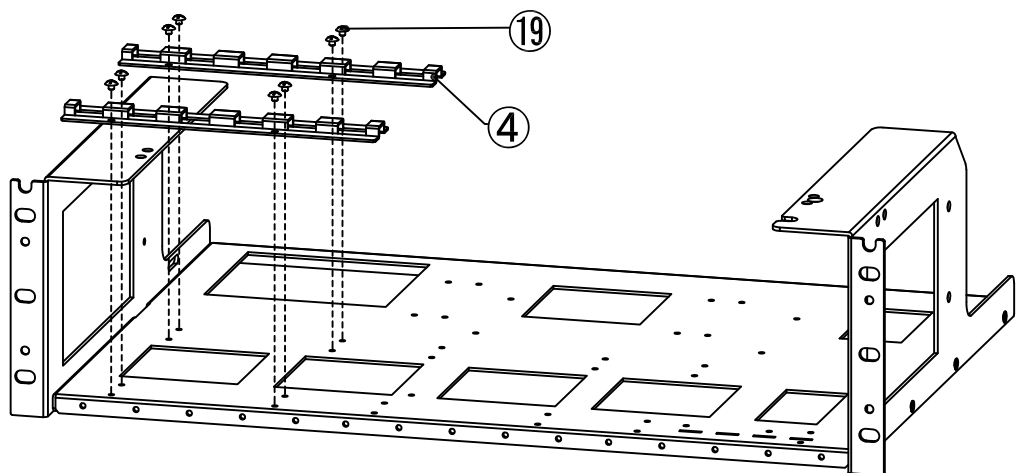

firestorage chassis