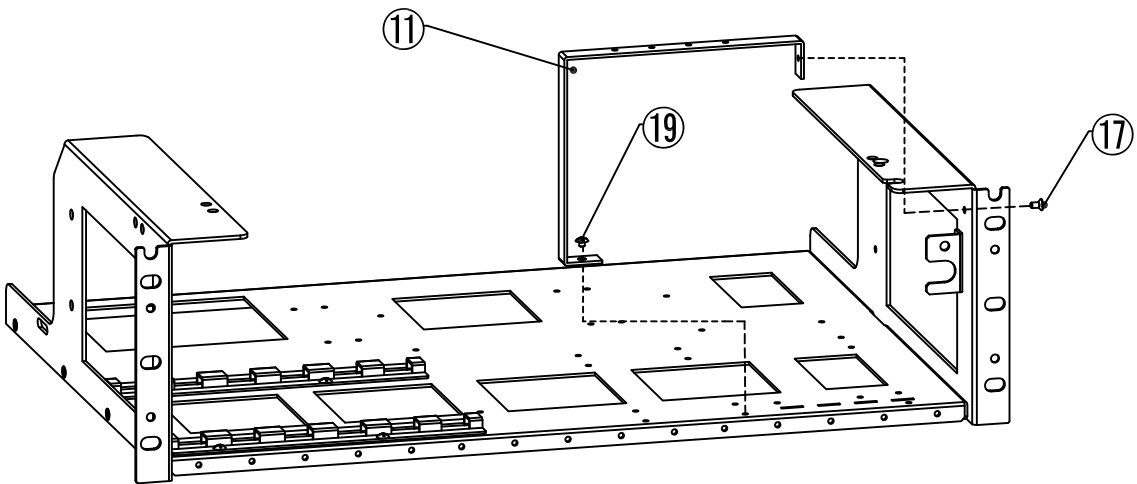

firestorage chassis