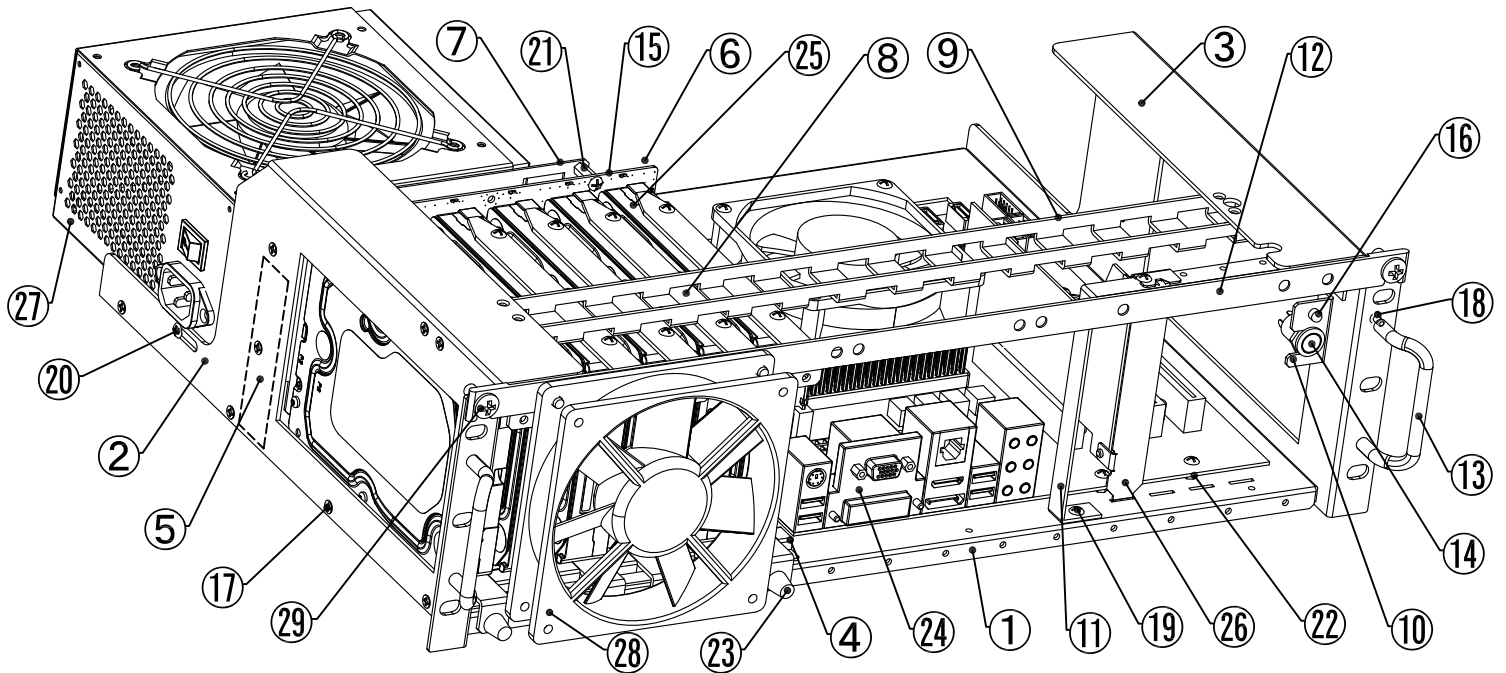

Item	Part Name	Material	Qty
1	TRAY	SECC	1
2	SIDE_LEFT	SECC	1
3	SIDE_RIGHT	SECC	1
4	GUIDERAIL(M)	SECC	2
5	BRACKET	SECC	1
6	ANGLE_P	SECC	1
7	BACKPLANE	SECC	1
8	EXTRACTOR	A5052	12
9	GUIDERAIL(U)	SECC	1
10	POWER_SWITCH_BRACKET	SECC	1
11	FULLHIGHT_BRACKET	SECC	1
12	COOLING_FAN_BRACKET	SECC	1
13	HANDLE	SUS304	2
14	POWER_SWITCH	—————	1
15	SATA_BACKBORD_6CH	—————	1
16	LED_GREEN	—————	1
17	FLAT_HEAD_SCREW M3X6	—————	17
18	FLAT_HEAD_SCREW M4X6	—————	4
19	TRUSS_HEAD_SCREW M3X5	—————	35
20	UNIFIED_SCREW #6X5	—————	25
21	HEXAGON_SPACER M3X13	—————	5
22	HEXAGON_SPACER M3X6	—————	8
23	THUMB_SCREW M3X6	—————	6
24	MOTHER_BOARD_MICRO_ATX	(FOR REFERENCE)	1
25	HDD_3.5_INCH	(FOR REFERENCE)	6
26	RAID_CARD	(FOR REFERENCE)	1
27	ATX_PSU	(FOR REFERENCE)	1
28	COOLING_FAN(12cm)	(FOR REFERENCE)	1
29	RACK_MOUNTING_SCREWS	(FOR REFERENCE)	2