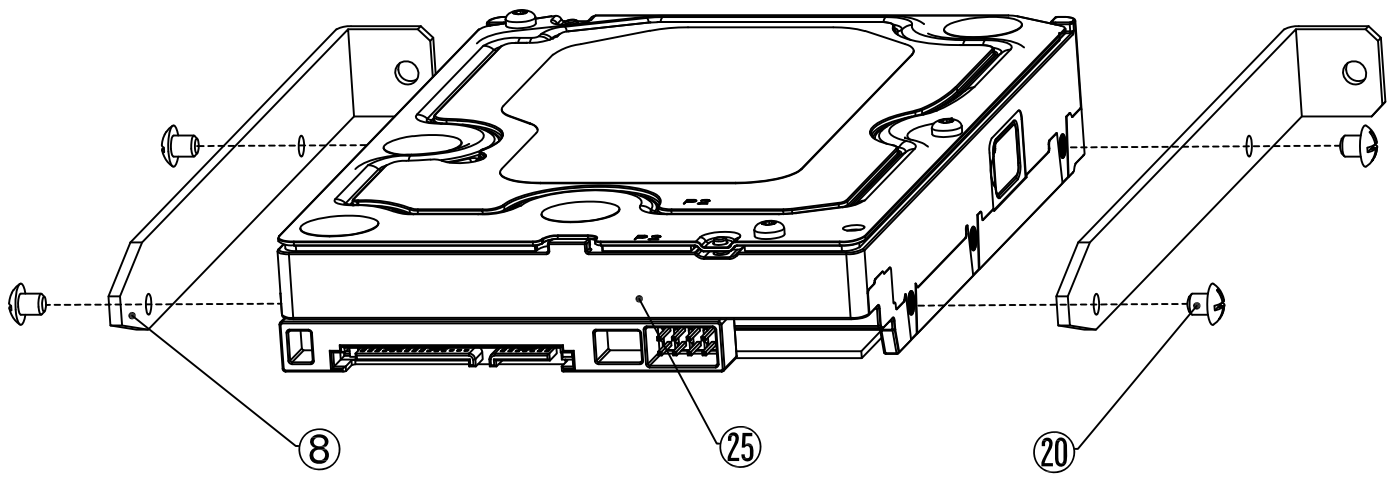

firestorage chassis