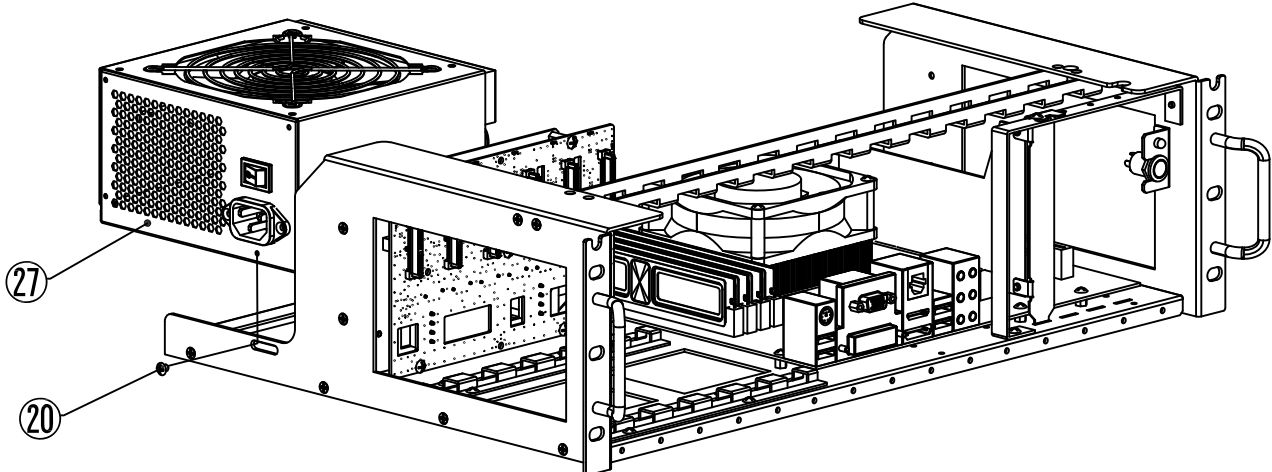

firestorage chassis