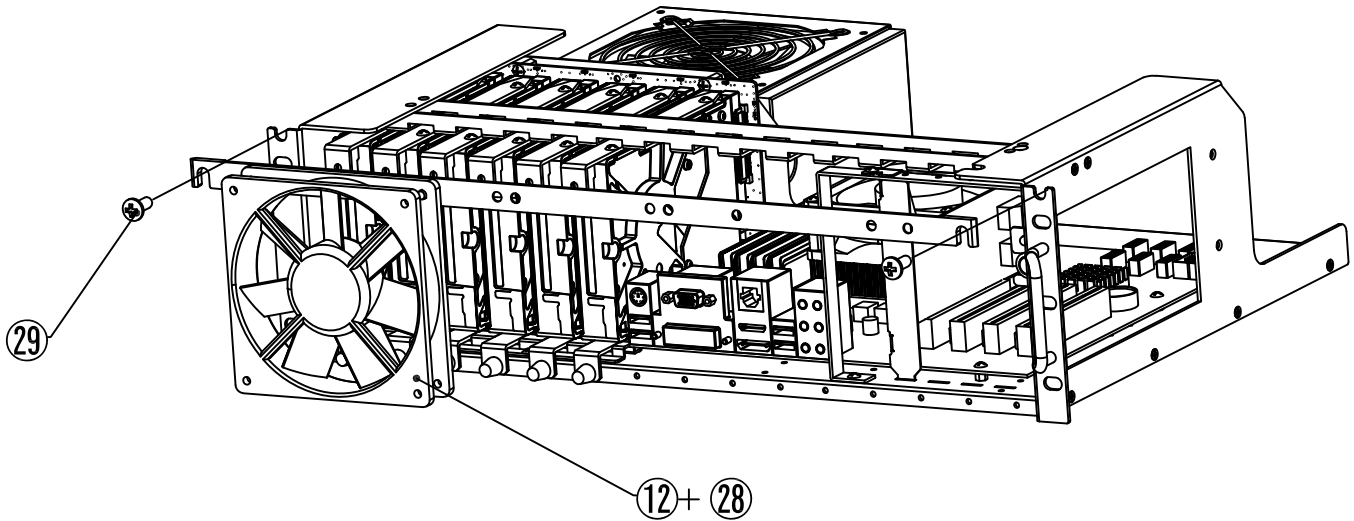

Logicfactory

ロジックファクトリー株式会社
<https://logicfactory.co.jp>