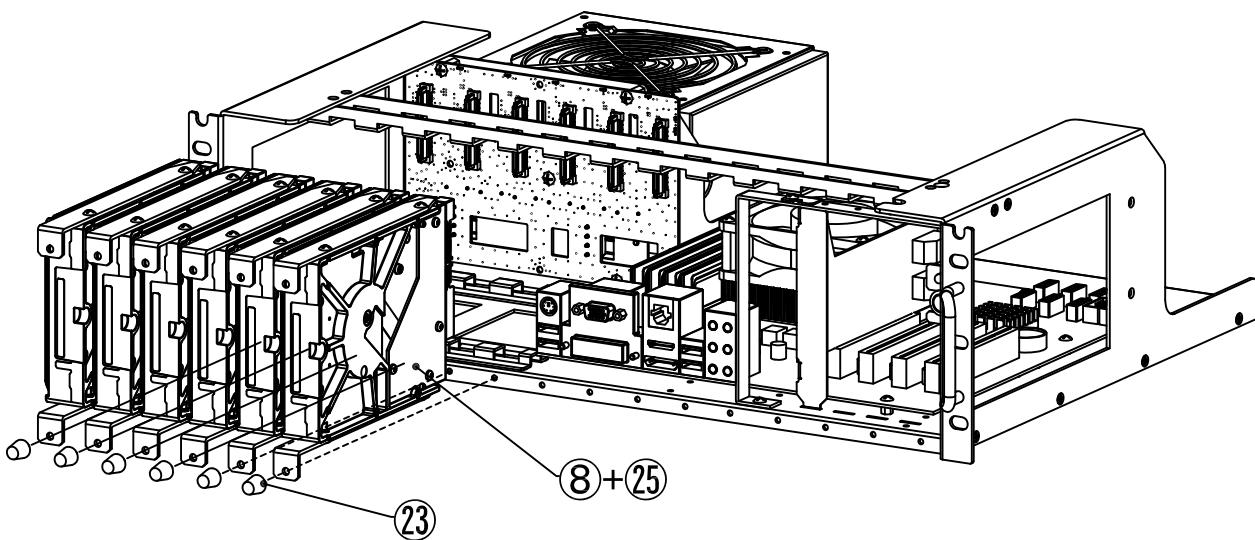

firestorage chassis